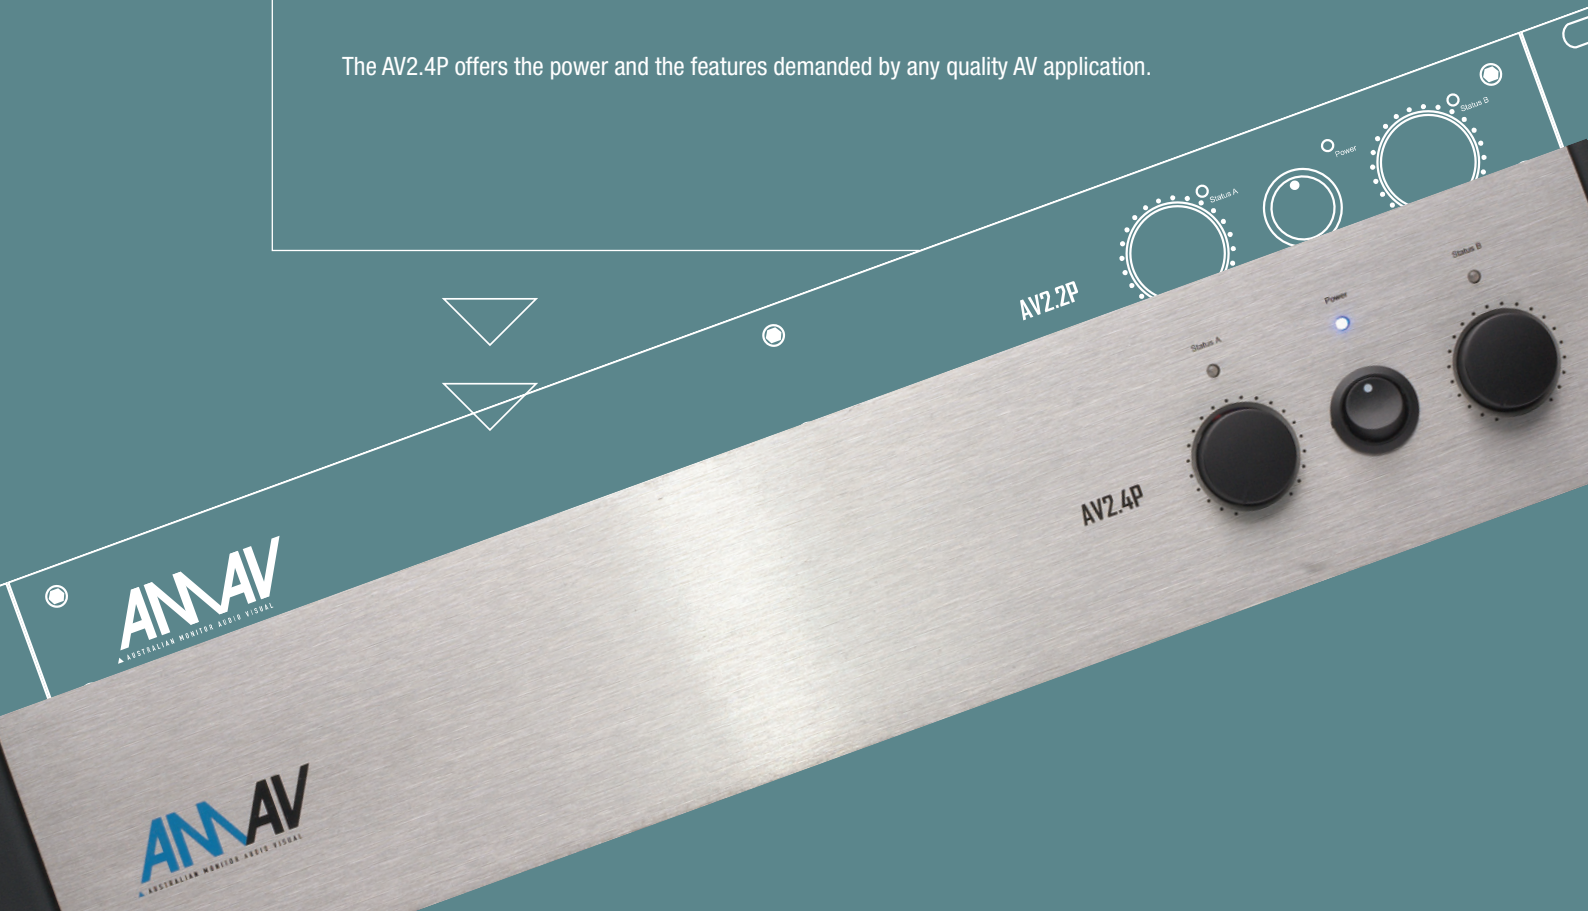

ANNAV 2.4P

▶▶ AT A GLANCE

- 2 x 200W @ 4 ohm
- 2RU chassis
- Convection cooled design for whisper quiet operation
- Ground lift switch
- Outstanding sonic performance
- Perfect for boardrooms, lecture theatres and house of worship

▶▶ A MORE THOROUGH EXAMINATION

The AV2.4P is a 2RU stereo power amplifier, most suitable for boardrooms, lecture theatres and houses of worship.

Designed for the demanding commercial audio-visual market, the AV2.4P delivers 200 watts per channel at 4 ohms from an elegant, slim-line package. The AV2.4P features front panel dual colour status LEDs, on board limiter, ground lift switch and the option of bridged operation delivering 400 watts at 8 ohms. Add to this the AV2.4P's whisper quiet operation, achieved via its convection cooled design and you have an elegant, high quality audio amplifier.

The AV2.4P offers the power and the features demanded by any quality AV application.

AV2.2P

AV2.4P